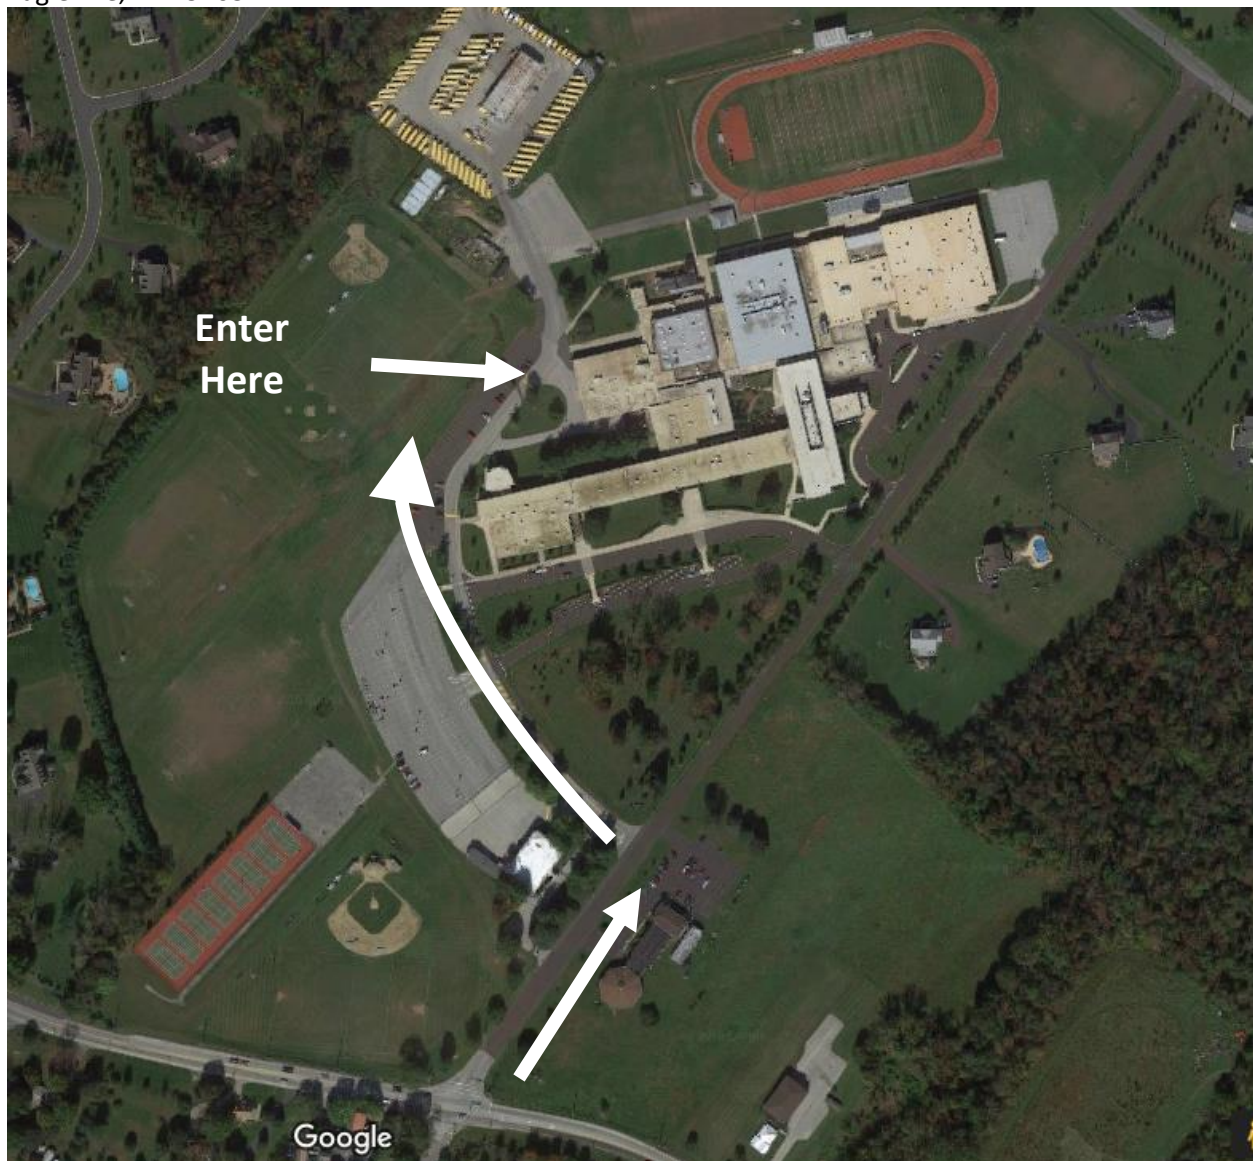

## Directions to the Methacton Robotics Event, April 16

Methacton High School  
1005 Kriebel Mill Road  
Eagleville, PA 19403

Directions starting at the intersection of Germantown Pike and Kriebel Mill Road (there's a traffic light there).

- Turn onto Kriebel Mill Road and make the second left. The first left is a short driveway to our school district's admin building. The second left is a larger driveway leading to student parking and the gym.
- Continue on the driveway until the high school on your right. Then look for parking on your left.
- We are in the main gym. The entrance to the gym is toward the back of the building.

If you see a lot of school buses or find yourself driving on the football field, you've gone too far and missed the gym.